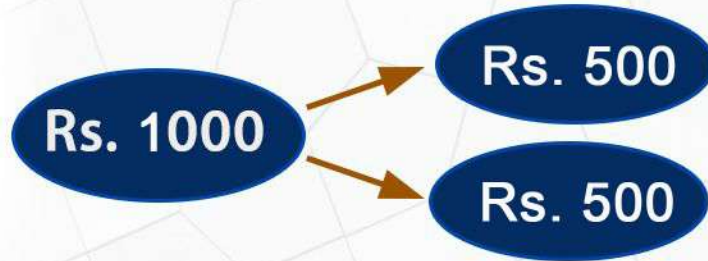

OPPORTUNITY

- ✓ Pin Cost - Rs. 200/-
- ✓ Help Ampunt - Rs. 1000/-

Note : Anyone can help multiple times.

BENEFITS

		
GET HELP	LEVEL INCOME	AUTOPOOL INCOME
Rs. 3x500	Rs. 200	Rs. 1800

GET HELP

NOTE : Minimum 1 referral must for get help.

For every topup and re-topup, Topupper and Introducer will get an Autopool ID. If each ID completes the target, it's value is 1800.

TERMS

- ✓ 24/7 Withdraw. You can withdraw up to multiples of 500 .
(Ex. 500, 1000, etc.,)
- ✓ The priority order for getting help moves rapidly depending on the crowd (New Joiners).
- ✓ Anyone can help 3 times per day
- ✓ Our company is not responsible for help funding. As our aim is to reach out to people, we are introducing a grant scheme.